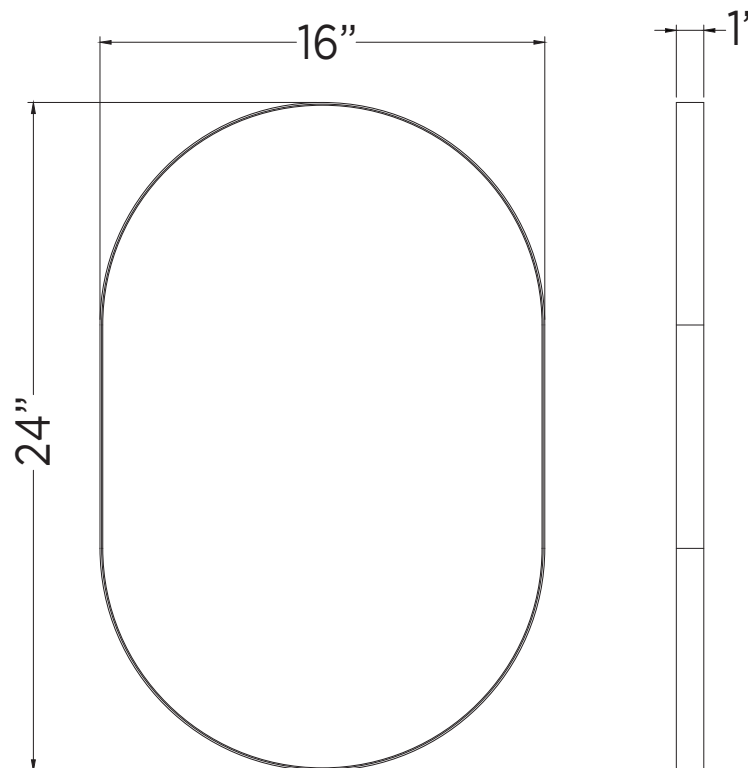

SPECIFICATIONS / TECHNICAL DATA

**MIRROR
OVAL**

16" x 24"

ATTENTION! Dimensions may vary by up to 3/8". It is highly recommended to pull all dimensions of actual model for installation and measuring purposes.